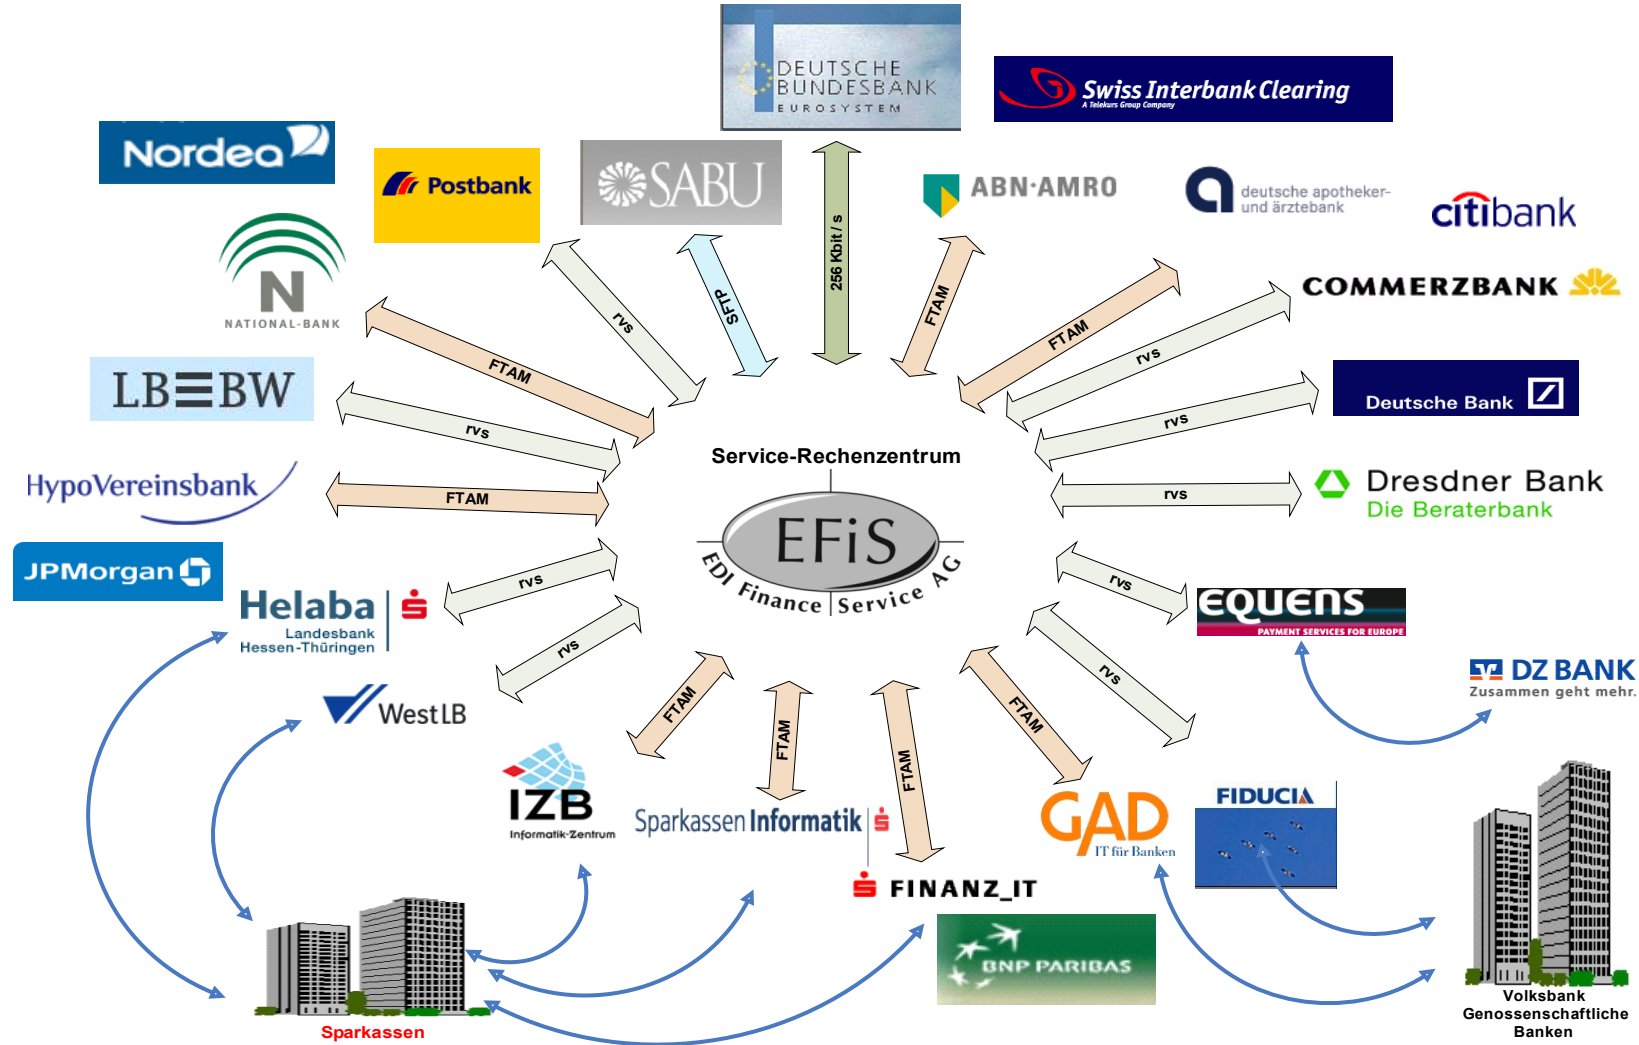

FileAct Connections – Ready for SEPA

EFiS The Service HUB

EFiS Service RZ

Service around the World for Clients 24/7

for more information:

www.efis.de

www.abk.de