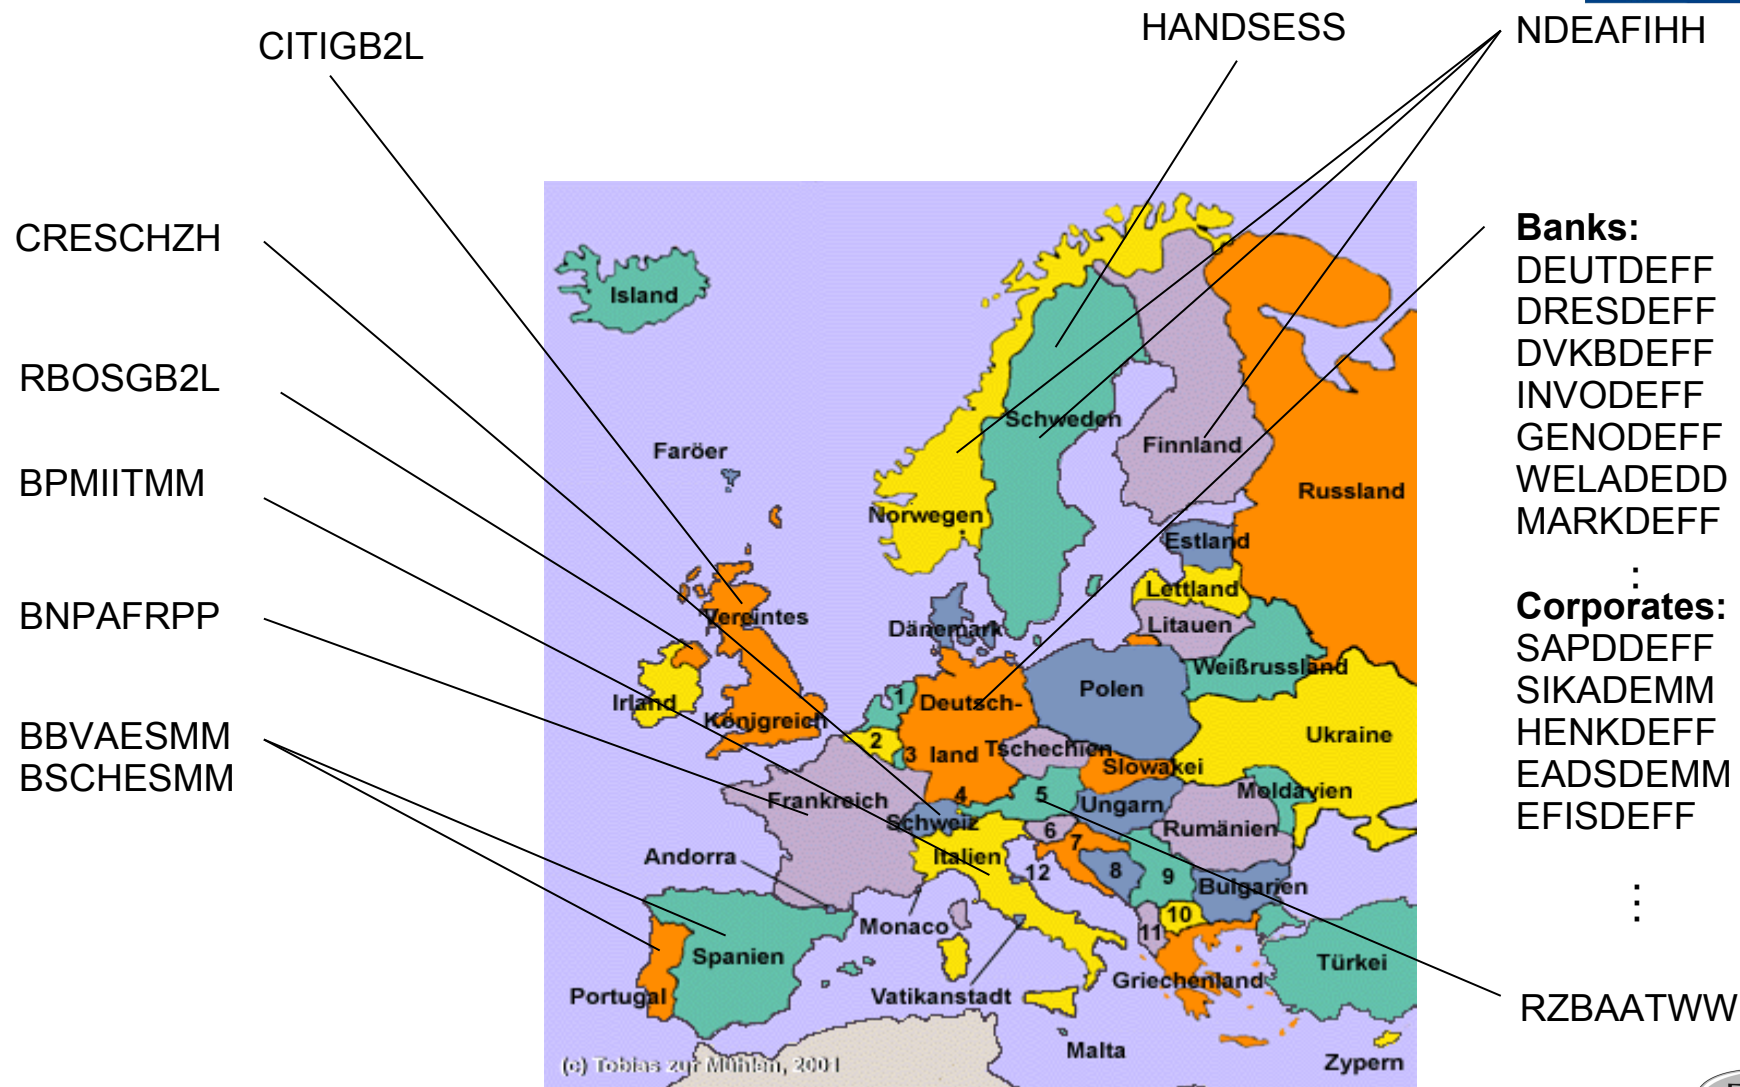

FileAct Connections – Ready for SEPA

EFiS The Service HUB

EFiS Service RZ

Service around the World for Clients 24/7

for more information:

www.efis.de

www.abk.de